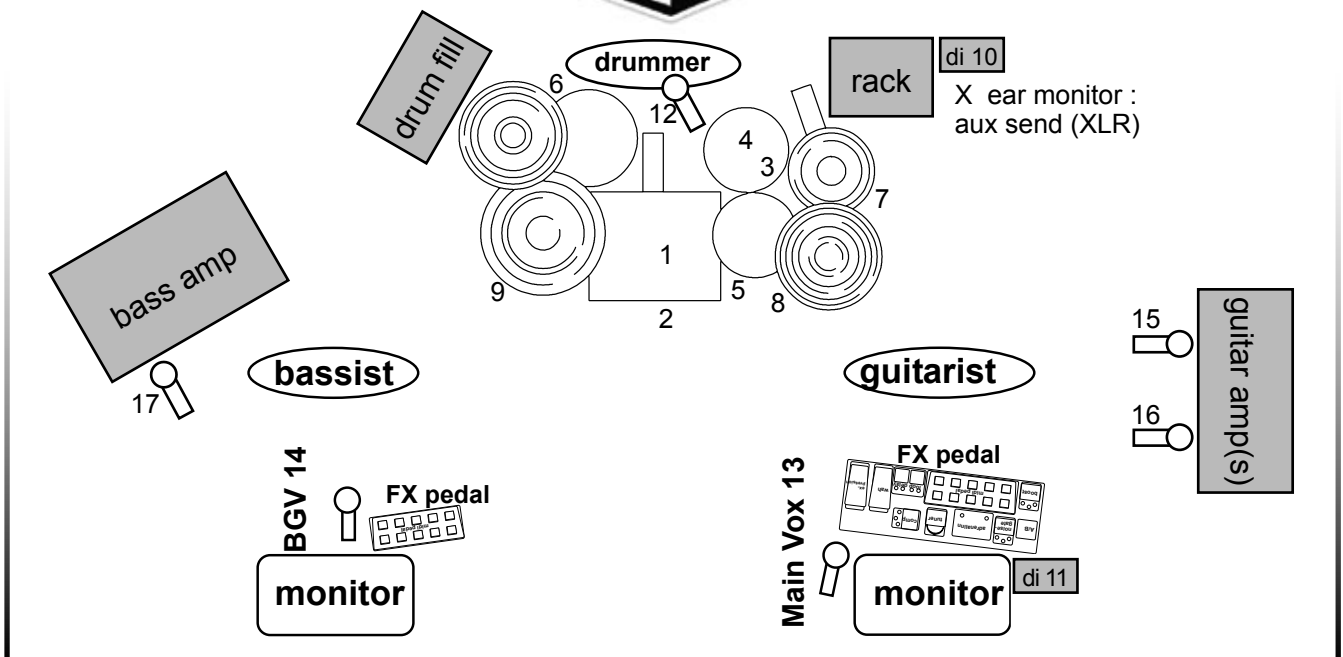

PHOSPHONIC

CHANNEL LIST :

DRUMS

- | | |
|---------------------------|------------------|
| 1 Bass drum (inside) : | Shure Beta 52 |
| 2 Bass drum (outside) : | Shure Beta 91 |
| 3 Snare (top) : | Shure Beta 98 DS |
| 4 Snare (bottom) : | Shure SM 57 |
| 5 Small tom : | Shure Beta 98 DS |
| 6 Floor tom : | Shure Beta 98 DS |
| 7 Hihat : | Shure KSM 137 |
| 8 Cymbal mic : | Shure Beta 98 DS |
| 9 Cymbal mic : | Shure Beta 98 DS |
| 10 DI box for drum rack : | any passive DI |

ALL OTHERS

- | | |
|----------------------------|-----------------------------------|
| 11 DI box for guitarist : | any passive DI |
| 12 BGV mic (for drummer) : | Shure Beta 56 w/ gate, comp + rev |
| 13 Main Vox : | Shure Beta 57 w/ comp + rev |
| 14 BGV mic (for bassist) : | Shure SM 58 w/ comp + reverb |
| 15 Guitar cab (left) : | Shure SM 57 |
| 16 Guitar cab (right) : | Shure SM 57 |
| 18 Internal bass amp DI : | XLR cable w/ comp |
| 17 Bass cab : | Shure SM 57 |